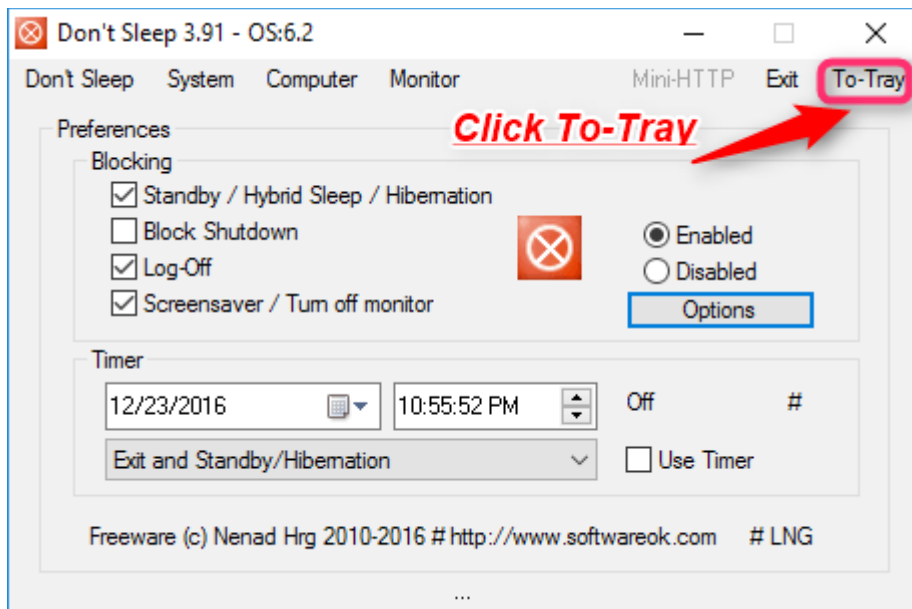

Macrium Reflect Backup Instructions

I suggest making these backups **MONTHLY**

Unplug External when done...Do NOT keep it plugged in all the time.

First thing...Open Dont Sleep

Next Open Reflect
Update program if prompted.